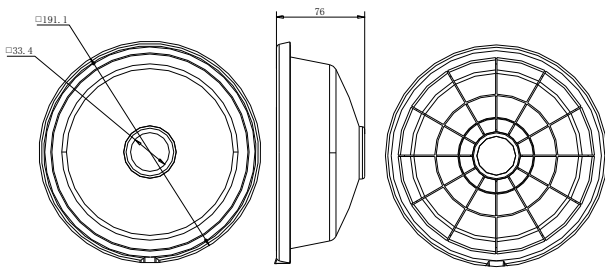

DS-1253ZJ-M

Rain Shade for Outdoor Dome Camera

Features:

- Water chute design for preventing rainwater from flowing to camera housing;
- Prevent direct sunlight and improve image quality;
- Rain protection and six-level windproof;
- Weaken the possibility of freezing;
- Match up with wall mount(DS-1272ZJ series)

Dimension:

Order Model:

DS-1253ZJ-M

Parameter:

Model	DS-1253ZJ-M
Parameters	Rain Shade for Outdoor Dome Camera
Appearance	Hikvision White
Material	PP+30%GF
Dimension	Φ 191.1×76mm
Weight	133g

Notice:

- The rain shade should be installed on flat wall
- The wall must be capable of supporting over 3 times as much as the total weight of the camera and accessory.

Note: The actual dome camera may vary from the picture above.