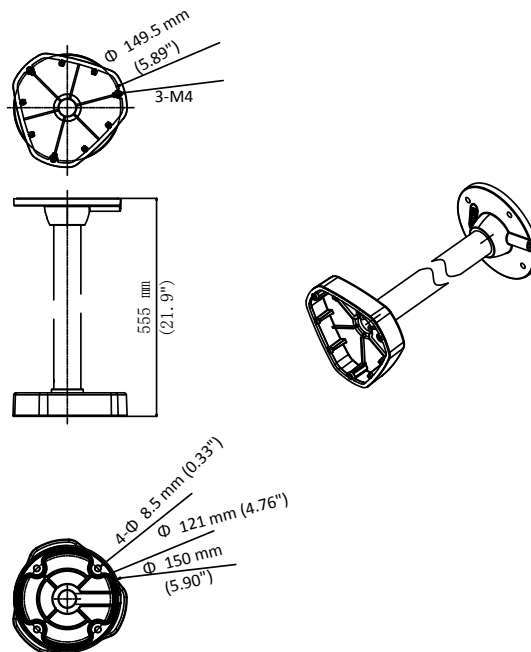

### Pendant Mounting Bracket for Fisheye Camera

#### Dimension

#### Parameter

Model	DS-1271ZJ-DM25
Parameters	Pendant Mounting Bracket for Fisheye Camera
Appearance	Hikvision White
Material	Aluminum Alloy
Dimension	Φ 150 mm × 555 mm (5.90" × 21.9")
Weight	1930 g (4.3 lb.)

#### Note

- The bracket should be installed on the flat surface.
- The waterproof rubber is necessary for the outdoor application.
- The ceiling must be capable of supporting at least 3 times as much as the total weight of the camera and the bracket.
- The bracket's maximum load capacity is 3 KG (6.6 lb.).