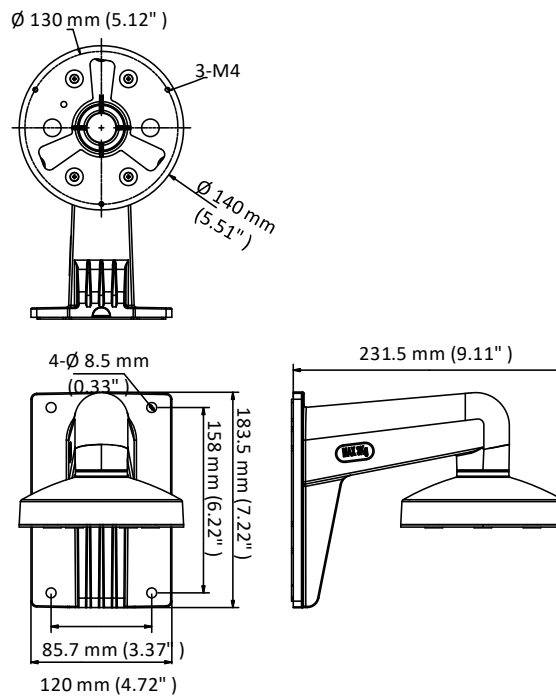

DS-1273ZJ-140-DM45

Wall Mount

Feature

- Aluminum alloy with surface spray treatment
- The cap design facilitates the installation
- Applies to both indoor conditions, and outdoor conditions

Dimension

Available Model

DS-1273ZJ-140-DM45

Parameter

Model	DS-1273ZJ-140-DM45
Parameters	Wall Mount
Appearance	Hikvision White
Material	Aluminum Alloy
Dimension	$\varnothing 140\text{ mm} \times 183.5\text{ mm} \times 231.5\text{ mm}$ (5.51" \times 7.22" \times 9.11")
Weight	907 g (2.0 lb.)

Note

- The mount should be installed on the flat wall
- Waterproof rubber is necessary for the outdoor application.
- The wall must be capable of supporting at least 3 times as much as the total weight of the camera, and the mount.
- The mount's maximum load capacity is 3 kg (6.6 lb.).