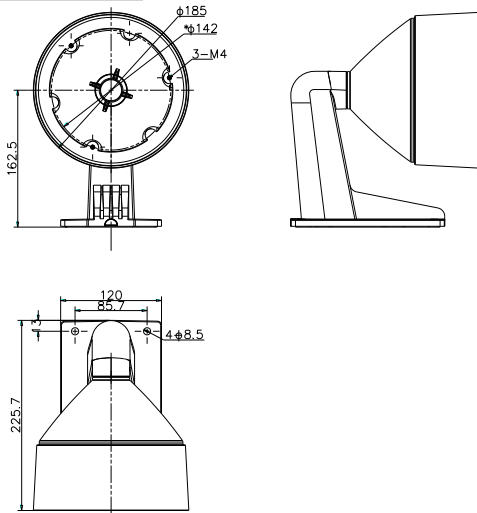

## DS-1273ZJ-DM26

Wall Mount Bracket for  
Dome Camera

### Dimension:

### Parameter:

Model	DS-1273ZJ-DM26
Parameters	Wall Mount Bracket for Dome Camera
Appearance	Hikvision White
Material	Aluminum Alloy
Dimension	255×225.7×185mm
Weight	1550g