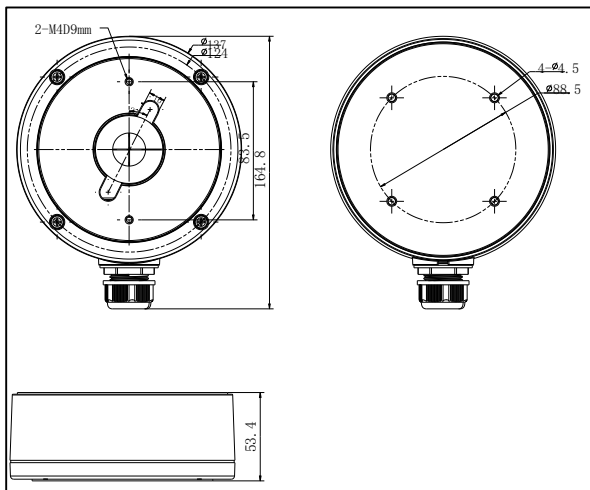

DS-1280ZJ-DM22

Junction Box for Dome Camera

Features:

- Aluminum alloy material with surface spray treatment
- Waterproof design

Dimension:

Order Model:

DS-1280ZJ-DM22

Parameter:

Model	DS-1280ZJ-DM22
Parameters	Junction Box for Dome Camera
Appearance	Hikvision White
Material	Aluminum Alloy
Dimension	Φ 137×164.8×53.4mm
Weight	520g

Notice:

- The bracket should be installed on flat wall
- Waterproof rubber is necessary for outdoor application
- The wall must be capable of supporting over 3 times as much as the total weight of the camera and the mount.
- The maximum load capacity of the bracket is 4.5KG

Note: The actual dome camera may vary from the picture above.