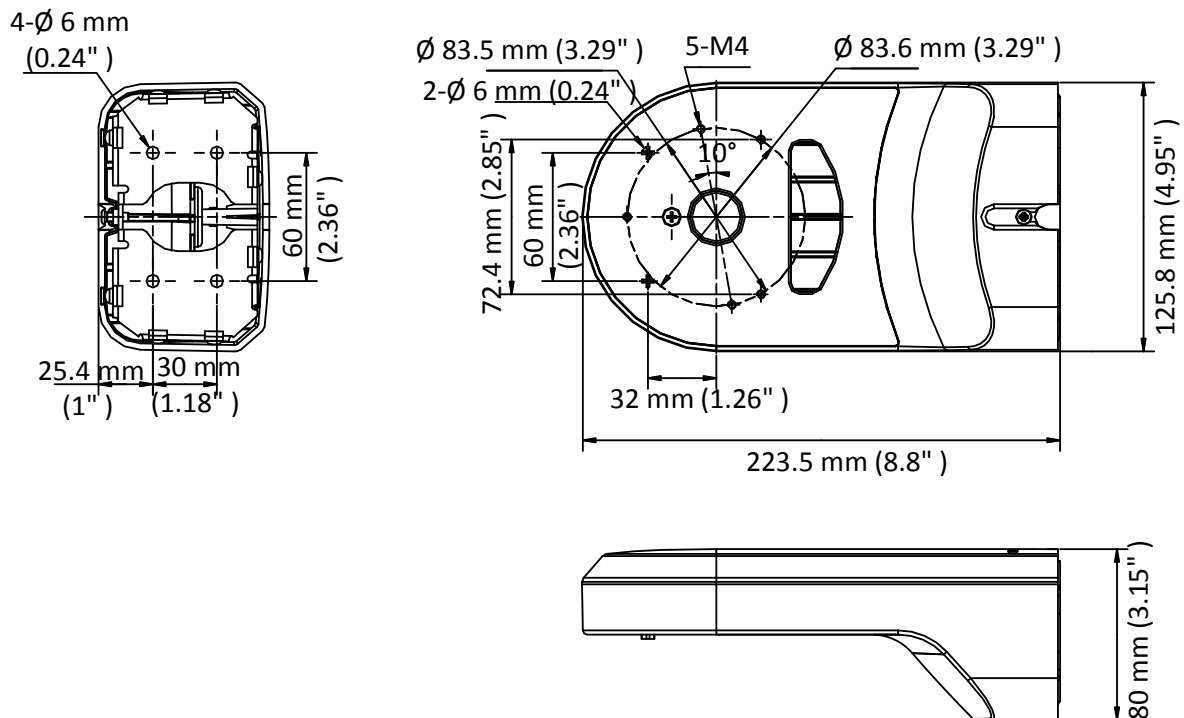

## DS-1294ZJ-PT

Wall Mount

### Feature

- Plastic and steel with surface spray treatment
- Cable hole design facilitates the installation
- Applies to both indoor conditions, and outdoor conditions

### Dimension

### Parameter

Model	DS-1294ZJ-PT
Parameters	Wall Mount
Appearance	Hikvision White
Material	Plastic and Steel
Dimension	223.5 mm × 125.8 mm × 80 mm (8.8" × 4.95" × 3.15")
Weight	480 g (1.06 lb.)