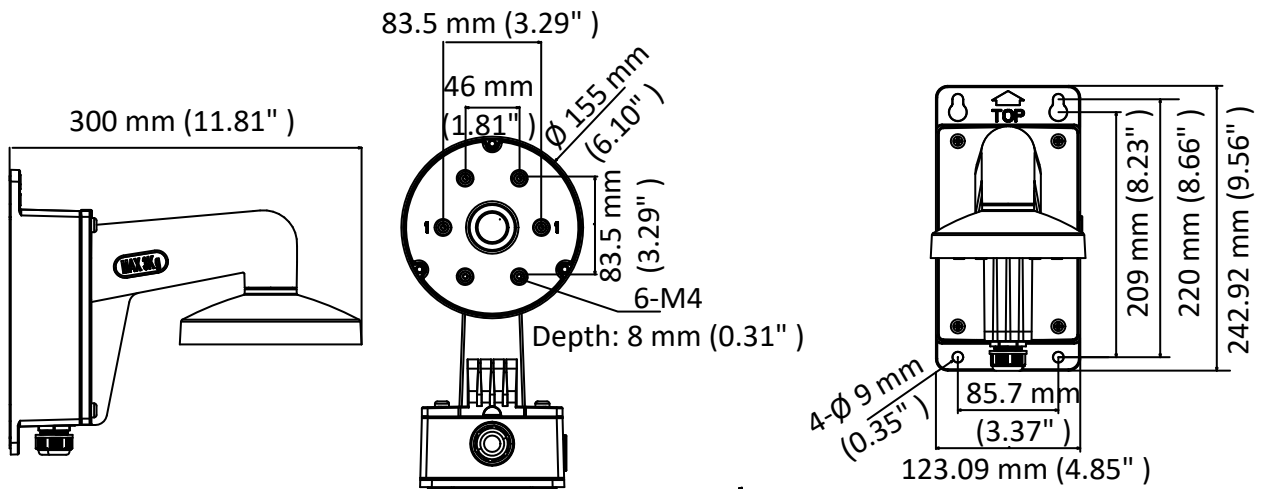

## DS-1473ZJ-155B

Wall Mount for Dome Camera

### Dimension

### Parameter

Model	DS-1473ZJ-155B
Parameters	Wall Mount for Dome Camera
Appearance	Hikvision White
Material	Aluminum Alloy
Dimension	Ø 155 mm × 243 mm × 300 mm (6.10" × 9.56" × 11.81" )
Weight	1750 g (3.86 lb.)

### Note

- The mount should be installed on the flat surface.
- The waterproof rubber is necessary for the outdoor application.
- The wall must be capable of supporting at least 3 times as much as the total weight of the camera, and the mount.
- The mount's maximum load capacity is 3 kg (6.61 lb.).