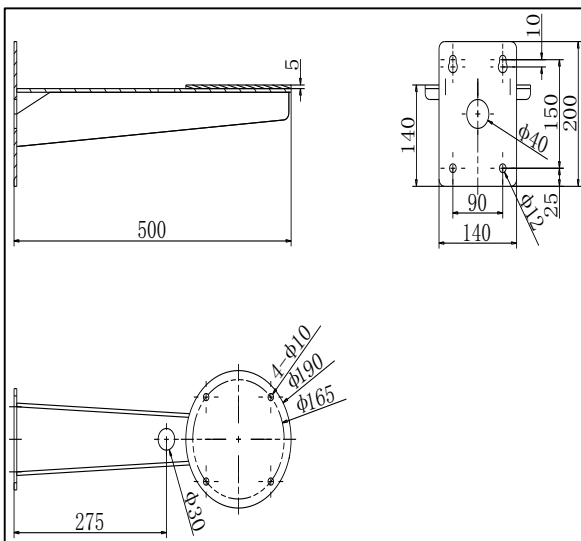

DS-1693ZJ

Wall Mount Bracket for Positioning System

Features:

- Steel material with surface spray treatment
- Hikvision white

Dimension:

Order Model:

DS-1693ZJ

Parameter:

Model	DS-1693ZJ
Parameters	Wall Mount Bracket for Positioning System
Appearance	Hikvision White
Material	Steel
Dimension	190×200×500mm
Weight	5700g

Notice:

- The bracket should be installed on flat wall
- The wall must be capable of supporting over 3 times as much as the total weight of the camera and the mount.
- The maximum load capacity of the bracket is 50 KG

Note: The actual bracket may vary from the picture above.