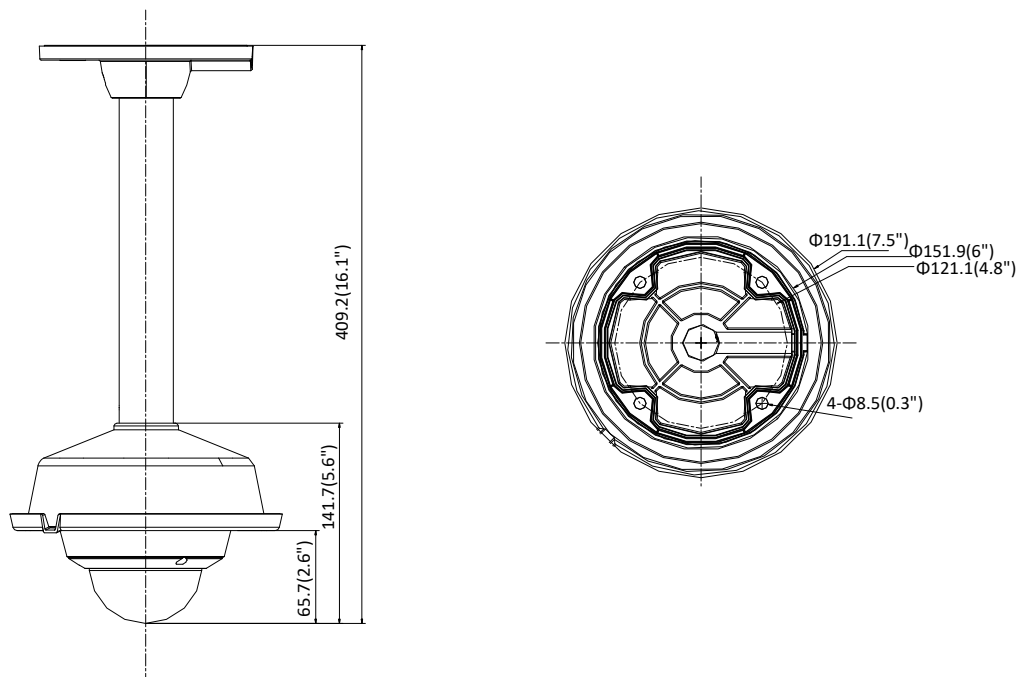

Available Model

DS-2CD2146G1-I (2.8/4/6 mm), DS-2CD2146G1-IS (2.8/4/6 mm)

Dimension

Camera:

Wall Mounting with the Bracket (DS-1272ZJ-120 and DS-1253ZJ-M):

Pendant Mounting with the Bracket (DS-1271ZJ-120 and DS-1253ZJ-M):

Unit: mm(inch)

AccessoryDS-1272ZJ-120
Wall MountDS-1272ZJ-120B
Wall MountDS-1276ZJ-SUS
Corner MountDS-1271ZJ-120
Pendant MountDS-1253ZJ-M
Rain Shade

Distributed by

**HIKVISION®****Headquarters**No.555 Qianmo Road, Binjiang District,
Hangzhou 310051, China
T +86-571-8807-5998
overseasbusiness@hikvision.com**Hikvision USA**
T +1-909-895-0400
sales.usa@hikvision.com**Hikvision Italy**
T +39-0438-6902
info.it@hikvision.com**Hikvision Singapore**
T +65-6684-4718
sg@hikvision.com**Hikvision Africa**
T +27 (10) 0351172
sale.africa@hikvision.com**Hikvision Europe**
T +31-23-55-42-770
info.eu@hikvision.com**Hikvision France**
T +33(0)1-85-330-450
info.fr@hikvision.com**Hikvision Oceania**
T +61-2-8599-4233
salesau@hikvision.com**Hikvision Hong Kong**
T +852-2151-1761**Hikvision Middle East**
T +971-4-8816086
salesme@hikvision.com**Hikvision Spain**
T +34-91-737-16-55
info.es@hikvision.com**Hikvision Canada**
T +1-909-895-0400
sales.usa@hikvision.com**Hikvision Russia**
T +7-495-669-67-99
saleru@hikvision.com**Hikvision Poland**
T +48-22-460-01-50
poland@hikvision.com**Hikvision Korea**
T +82-31-731-8841
sales.korea@hikvision.com**Hikvision India**
T +91-22-28469900
sales@pramahikvision.com**Hikvision UK**
T +01628-902140
support.uk@hikvision.com**Hikvision Brazil**
T +55 11 3318-0050
Latam.support@hikvision.com**05057220190510**