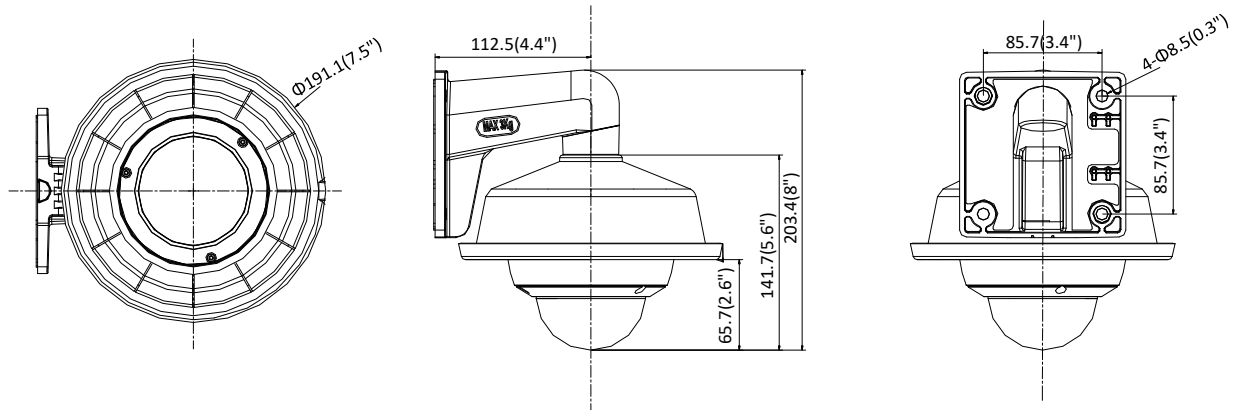

Available Model

DS-2CD2146G1-I (2.8/4/6 mm), DS-2CD2146G1-IS (2.8/4/6 mm)

Dimension

Camera:

Wall Mounting with the Bracket (DS-1272ZJ-120 and DS-1253ZJ-M):

Pendant Mounting with the Bracket (DS-1271ZJ-120 and DS-1253ZJ-M):

Unit: mm(inch)

AccessoryDS-1272ZJ-120
Wall MountDS-1272ZJ-120B
Wall MountDS-1276ZJ-SUS
Corner MountDS-1271ZJ-120
Pendant MountDS-1253ZJ-M
Rain Shade

Distributed by

**HIKVISION®****Headquarters**No.555 Qianmo Road, Binjiang District,
Hangzhou 310051, China
T +86-571-8807-5998
overseasbusiness@hikvision.com**Hikvision USA**
T +1-909-895-0400
sales.usa@hikvision.com**Hikvision Italy**
T +39-0438-6902
info.it@hikvision.com**Hikvision Singapore**
T +65-6684-4718
sg@hikvision.com**Hikvision Africa**
T +27 (10) 0351172
sale.africa@hikvision.com**Hikvision Europe**
T +31-23-55-42-770
info.eu@hikvision.com**Hikvision France**
T +33(0)1-85-330-450
info.fr@hikvision.com**Hikvision Oceania**
T +61-2-8599-4233
salesau@hikvision.com**Hikvision Hong Kong**
T +852-2151-1761**Hikvision Middle East**
T +971-4-8816086
salesme@hikvision.com**Hikvision Spain**
T +34-91-737-16-55
info.es@hikvision.com**Hikvision Canada**
T +1-909-895-0400
sales.usa@hikvision.com**Hikvision Russia**
T +7-495-669-67-99
saleru@hikvision.com**Hikvision Poland**
T +48-22-460-01-50
poland@hikvision.com**Hikvision Korea**
T +82-31-731-8841
sales.korea@hikvision.com**Hikvision India**
T +91-22-28469900
sales@pramahikvision.com**Hikvision UK**
T +01628-902140
support.uk@hikvision.com**Hikvision Brazil**
T +55 11 3318-0050
Latam.support@hikvision.com**05057220190510**