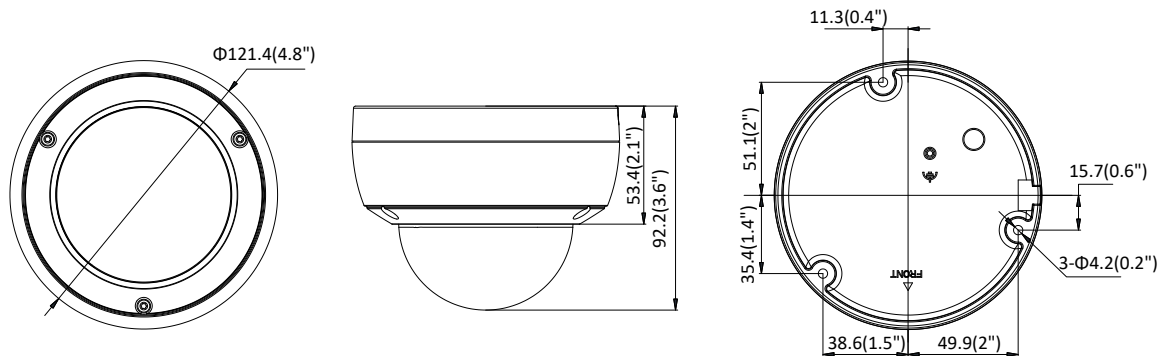

Specification

Camera	
Image Sensor	1/2.7" Progressive Scan CMOS
Min. Illumination	Color: 0.007 Lux @ (F1.2, AGC ON), 0.012 Lux @ (F1.6, AGC ON)
Shutter Speed	1/3 s to 1/100,000 s
Slow Shutter	Yes
Focal length	2.8/4/6 mm
Focus	Fixed
Aperture	F1.6
FOV	2.8 mm, horizontal FOV: 104°, vertical FOV: 58°, diagonal FOV: 124° 4 mm, horizontal FOV: 83°, vertical FOV: 44°, diagonal FOV: 99° 6 mm, horizontal FOV: 51°, vertical FOV: 28°, diagonal FOV: 58°
Lens Mount	M12
Day & Night	IR cut filter
DNR	3D DNR
Wide Dynamic Range	120dB
3-Axis Adjustment	Pan: 0° to 355°, tilt: 0° to 75°, rotate: 0° to 355°
IR	
IR Range	Up to 30 m
Wavelength	850 nm
Compression Standard	
Video Compression	Main stream: H.265/H.264 Sub stream: H.265/H.264/MJPEG
H.264 Type	Main Profile/High Profile
H.264+	Main stream supports
H.265 Type	Main Profile
H.265+	Main stream supports
Video Bit Rate	32 Kbps to 16 Mbps
SVC	H.265 encoding and H.264 encoding support
Image	
Max. Resolution	2688 × 1520
Main Stream	50Hz: 25 fps (2688 × 1520, 1920 × 1080, 1280 × 720) 60Hz: 30 fps (2688 × 1520, 1920 × 1080, 1280 × 720)
Sub Stream	50Hz: 25 fps (704 × 576, 640 × 480, 352 × 288) 60Hz: 30 fps (704 × 480, 640 × 480, 352 × 240)
Image Enhancement	BLC/3D DNR
Image Settings	Saturation, brightness, contrast, sharpness, AGC, white balance adjustable by client software or web browser
ROI (Region of Interest)	Support 1 fixed region for main stream and sub stream separately
Day/Night Switch	Day/Night/Auto/Schedule/Triggered by Alarm In(-S)
Audio (-S)	
Environment Noise Filtering	Yes
Sampling Rate	8kHz/16kHz
Audio Compression	G.711/G.722.1/G.726/MP2L2/PCM
Audio Bit Rate	64Kbps(G.711)/16Kbps(G.722.1)/16Kbps(G.726)/32-160Kbps(MP2L2)

Available Model

DS-2CD2146G1-I (2.8/4/6 mm), DS-2CD2146G1-IS (2.8/4/6 mm)

Dimension

Camera:

Wall Mounting with the Bracket (DS-1272ZJ-120 and DS-1253ZJ-M):

Pendant Mounting with the Bracket (DS-1271ZJ-120 and DS-1253ZJ-M):