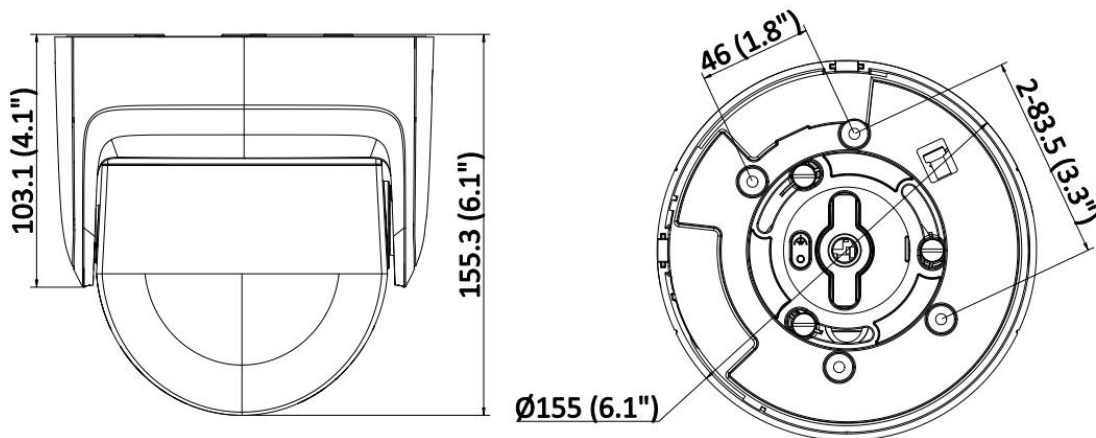

▪ **Typical Application**

Hikvision products are classified into three levels according to their anti-corrosion performance. Refer to the following description to choose for your using environment.

This model has NO SPECIFIC PROTECTION.

Level	Description
Top-level protection	Hikvision products at this level are equipped for use in areas where professional anti-corrosion protection is a must. Typical application scenarios include coastlines, docks, chemical plants, and more.
Moderate protection	Hikvision products at this level are equipped for use in areas with moderate anti-corrosion demands. Typical application scenarios include coastal areas about 2 kilometers (1.24 miles) away from coastlines, as well as areas affected by acid rain.
No specific protection	Hikvision products at this level are equipped for use in areas where no specific anti-corrosion protection is needed.

▪ **Dimension**

Unit:mm (inch)