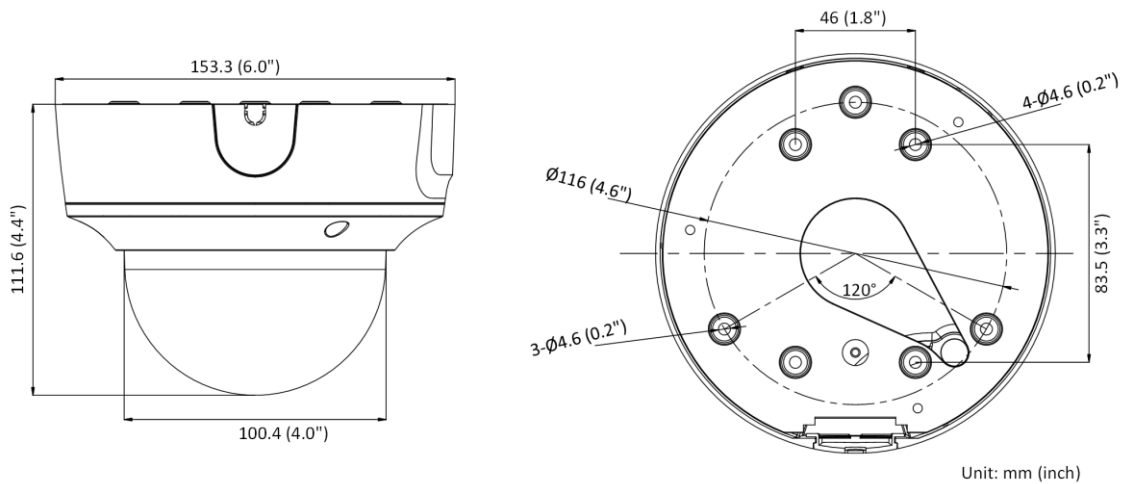

▪ **Dimension**

▪ **Accessory**

▪ **Optional**

DS-1473ZJ-155 Wall Mount	DS-1227ZJ-DM44 Pendant Mount	DS-1473ZJ-155B Wall Mount	DS-1475ZJ-SUS Vertical Pole Mount	DS-1471ZJ-155 Pendant Mount
DS-1280ZJ-DM55 Junction Box	DS-1476ZJ-SUS Corner Mount