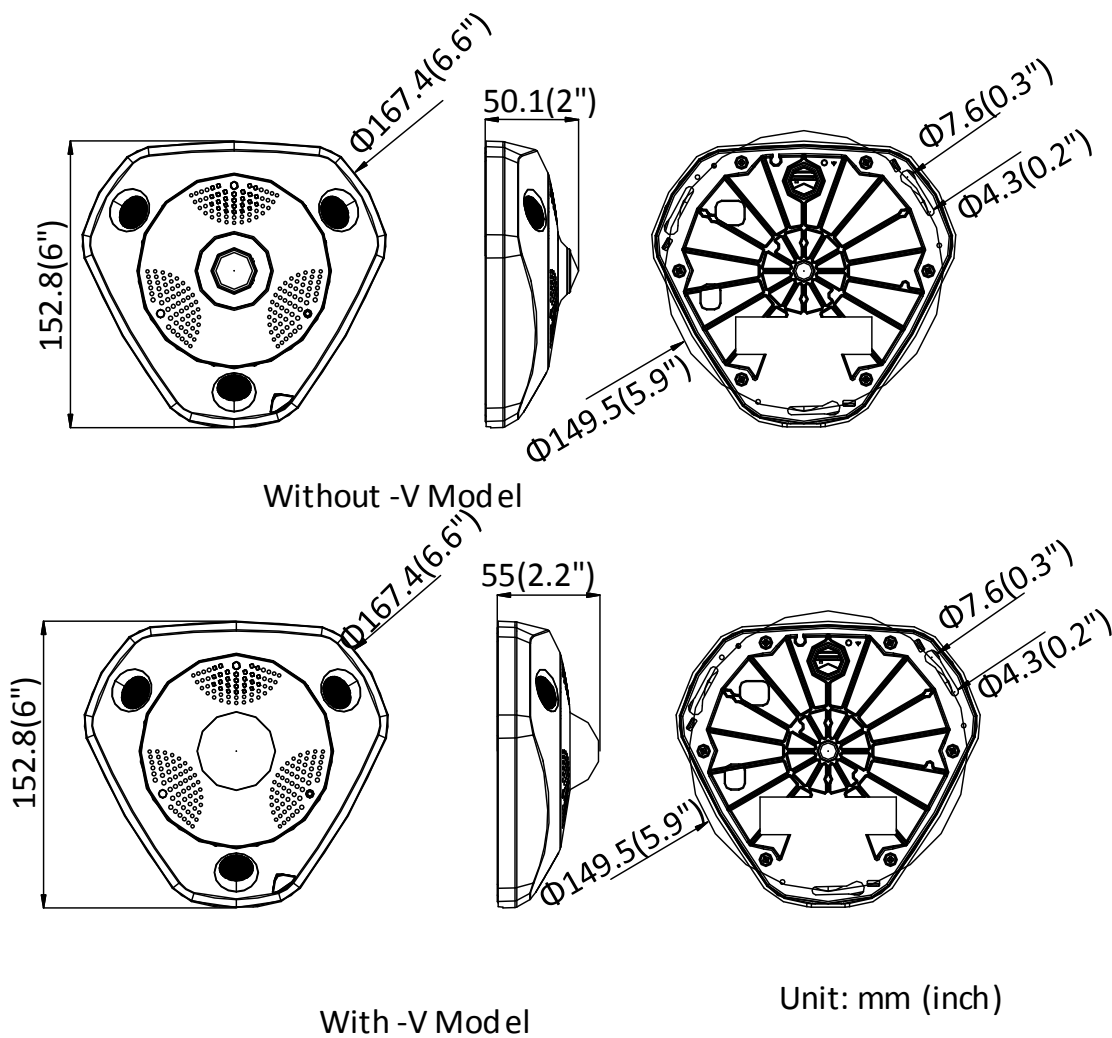

Material	Metal
Dimensions	Without -V model: 167.4 × 152.8 × 50.1 mm (6.6" × 6" × 2") With -V model: 167.4 × 152.8 × 55 mm (6.6" × 6" × 2.2")
Weight	Approx. 1400 g (3.09 lbs)

Available Model

DS-2CD6365G0E-I (1.27 mm) (B); DS-2CD6365G0E-IS (1.27 mm) (B), DS-2CD6365G0E-IV (1.27 mm) (B), DS-2CD6365G0E-IVS (1.27 mm) (B)

Dimensions

Accessories