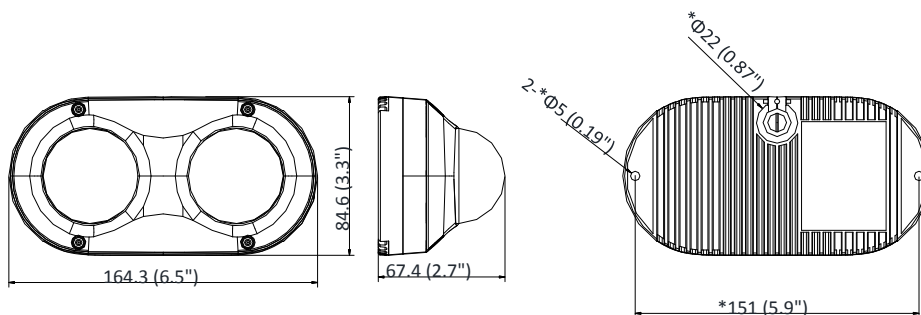

Power Consumption and Current	12VDC, 0.9A, max. 11 W POE: (802.3af, 36V to 57V), 0.3 A to 0.2 A, max. 11 W
Power Interface	Ø5.5 mm coaxial power plug
Material	Metal
Camera Dimension	164.3 × 84.6 × 67.4 mm (6.5" × 3.3" × 2.7")
Package Dimension	227 × 172 × 125 mm (8.9" × 6.8" × 4.9")
Camera Weight	770g (1.7 lb.)
With Package Weight	1053g (2.3 lb.)
Approval	
Class	Class B
Protection	Ingress protection: IP67, IK10
EMC	FCC (47 CFR Part 15, Subpart B); CE-EMC (EN 55032: 2015, EN 61000-3-2: 2014, EN 61000-3-3: 2013, EN 50130-4: 2011 +A1: 2014); RCM (AS/NZS CISPR 32: 2015); IC (ICES-003: Issue 6, 2016); KC (KN 32: 2015, KN 35: 2015)
Safety	UL (UL 60950-1); CB (IEC 60950-1:2005 + Am 1:2009 + Am 2:2013); CE-LVD (EN 60950-1:2005 + Am 1:2009 + Am 2:2013); BIS (IS 13252(Part 1):2010+A1:2013+A2:2015)
Environment	CE-RoHS (2011/65/EU); WEEE (2012/19/EU); Reach (Regulation (EC) No 1907/2006)

* Listed resolutions are only selectable options. It does not mean that all streams can work at their maximum resolution at the same time.

Available Model

DS-2CD6D52G0-IH (2.8/4/6 mm), DS-2CD6D52G0-IHS (2.8/4/6 mm)

Dimension

Unit: mm(inch)