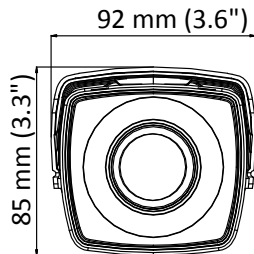

Order Models

DS-2CE16D8T-AIT3ZF
DS-2CE16D8T-IT3ZF

Dimension