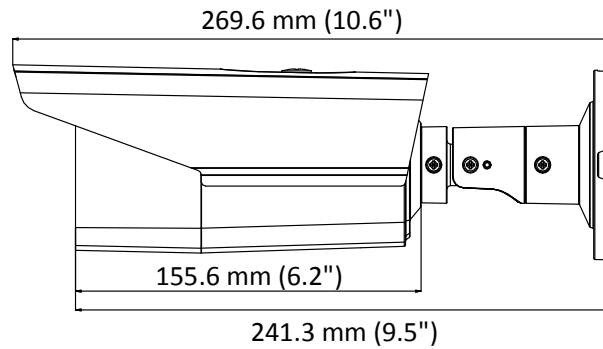

Order Models

DS-2CE16D8T-AIT3ZF
DS-2CE16D8T-IT3ZF

Dimension