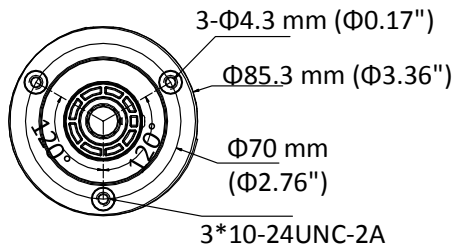

Order Models

DS-2CE16D8T-AIT3ZF
DS-2CE16D8T-IT3ZF

Dimension