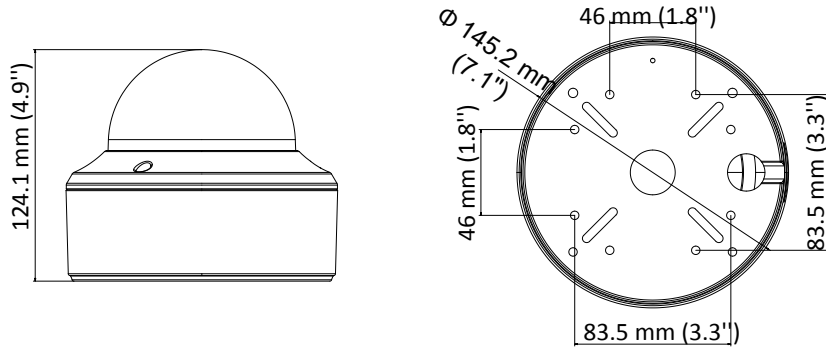

Order Models

DS-2CE56D8T-VPIT3E, DS-2CE56D8T-AVPIT3E

* PoC function is only available when cooperating with DS-1TPXXX.

Dimension