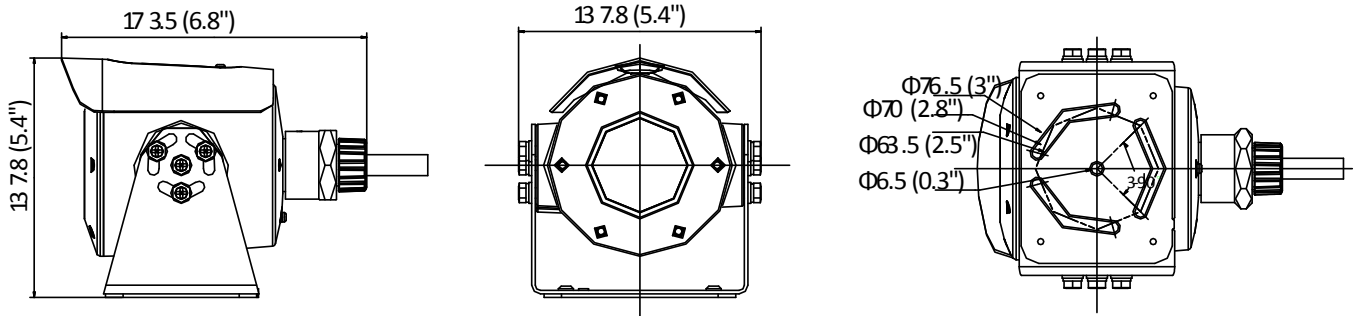

Dimension

Unit mm (inch)